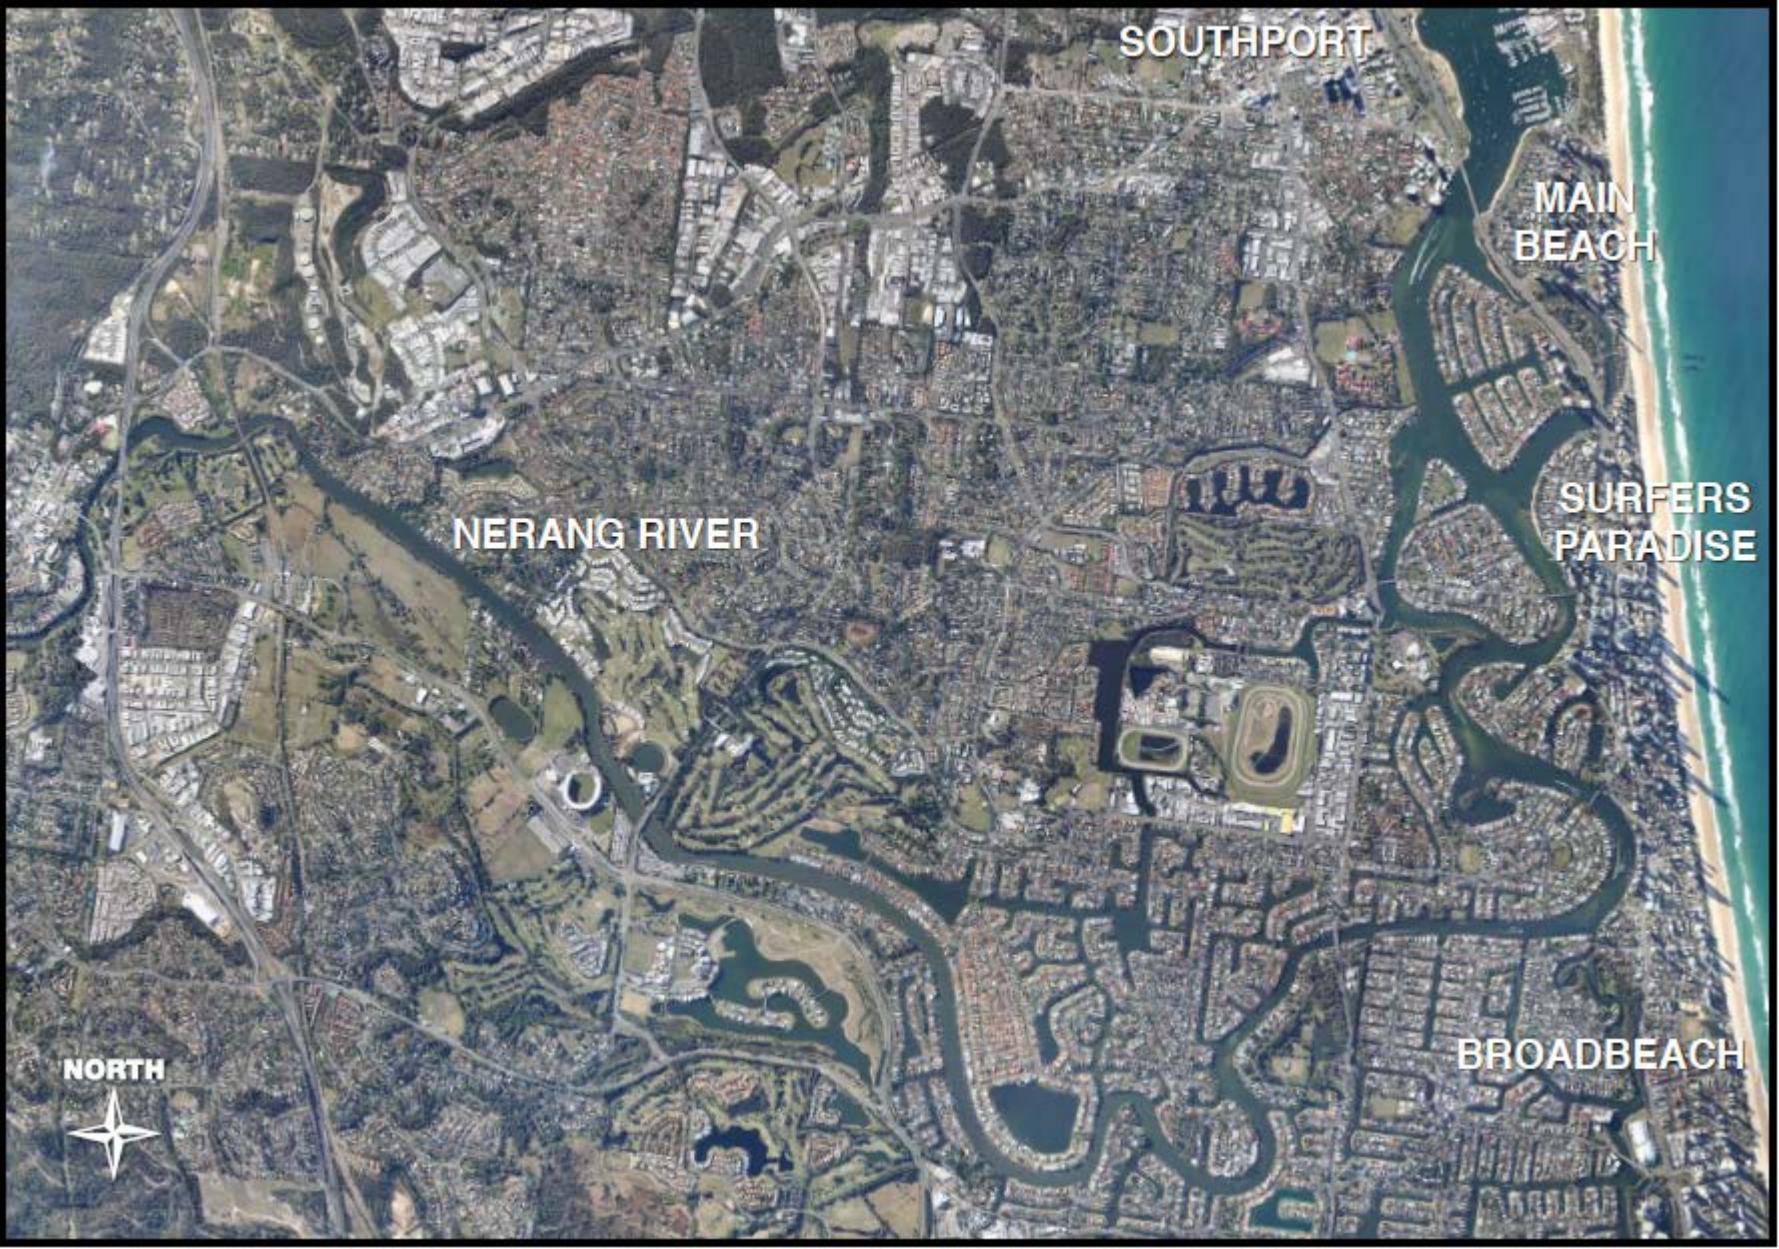

NORTH

COOMERA
RIVER

ALDERSHOTS

SANCTUARY
COVE

COOMERA
ISLAND

HOPE
ISLAND

BROWNS
INLET

SOVEREIGN
ISLANDS

EPHRAIM
ISLAND

COOMBABAH CREEK

CRAB
ISLAND

NORTH

NORTH

COOMBABAH
LAKE

RUNAWAY
BAY

WAVEBREAK
ISLAND

LABRADOR

LODERS CREEK

GOLD COAST X
SPORTFISHING CLUB

SOUTHPORT

MAIN
BEACH

NERANG RIVER

SURFERS
PARADISE

BROADBEACH

NORTH